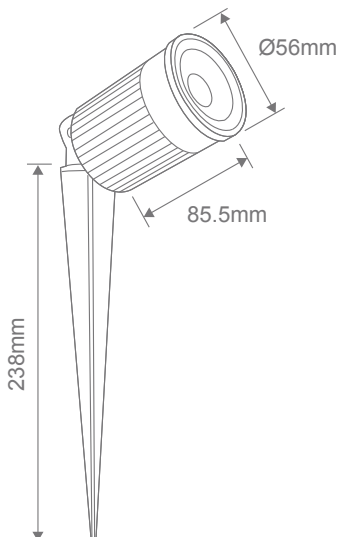

Diagrams / Additional

Item No.	Variant	CCT
ZOOM-PRO-12	25706	TRIO